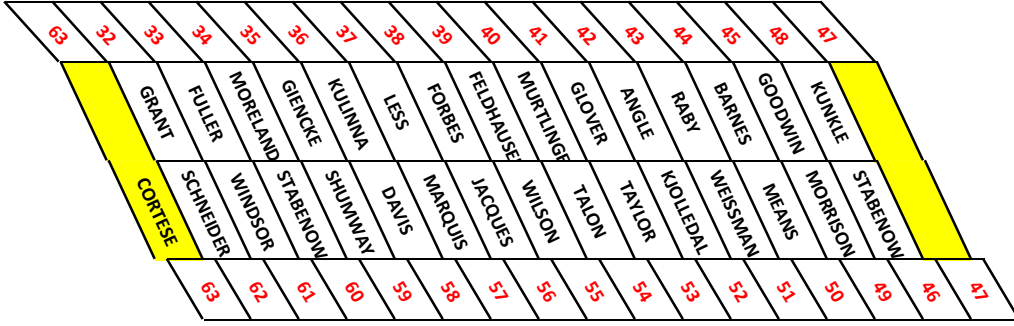

KINGS POINT VEHICLE STORAGE CLUB - LOT ASSIGNMENTS

SHED		PINE TREES																				MEANS									
		SHERIDAN	B. WALKER	BARNES	MacNEIL	MCCORMICK	FORGIONE	CHURCH	KOHN	BROWNE	BRIGGS	CONRAD	BAUMANN	DUIRE	CIECOWISZ	BERTOLLI	WETMORE	WISELEY	HARDY	STEVENSON	BROWNE	MacKIEGAN	BRADSHAW	RANKIN	SQUIRES	WILLIAMS	CONWAY	JACQUES	120A	MEANS	
RILLING	121	127A	127	125A	125	129	128	99	100	101	102	103	104	105	106	107	108	109	110	111	112	113	114	115	116	117	118	119	120	147	MILLER
McINNES	30																												130	LANGLIOS	
WISELEY	29																												131	GRANT	
KUNZE	28																												132	HELD	
NUNN	27																												133	WHITEHALL	
HAYNES	26																												134	ECKSTROM	
GIGUERE	25																												135	WILKINSON	
LAPOSA	24																												136	PELLEGRIN	
CLARE	23																												137	CARPINTERI	
CUTLER	22																												138	McGEE	
ROBINSON	21																												139	IHRKE	
SKINNER	20																												140	WETMORE	
FINK	19																												141	WALSH	
MENGELSON	18																												142	HEINZMAN	
C. WALKER	17																												143	LINTON	
KUNTZ	126																												144		
MURTLINGER	65																														
NELLETT	64																														

ENTRY GATES

CHAIN LINK FENCE

PVC FENCE