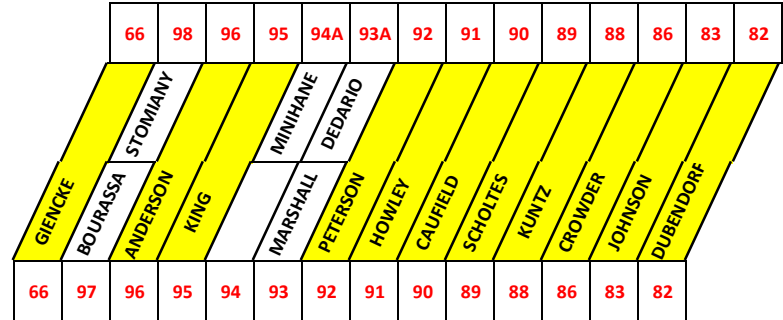

KINGS POINT VEHICLE STORAGE CLUB - LOT ASSIGNMENTS

SHED		PINE TREES																				MEANS									
		SHERIDAN	B. WALKER	BARNES	MacNEIL	MCCORMICK	FORGIONE	CHURCH	KOHN	BROWNE	BRIGGS	CONRAD	BAUMANN	DUIRE	CIECOWISZ	BERTOLLI	WETMORE	WISELEY	HARDY	STEVENSON	BROWNE	MacKIEGAN	BRADSHAW	RANKIN	SQUIRES	WILLIAMS	CONWAY	JACQUES	120A	MEANS	
RILLING	121	127A	127	125A	125	129	128	99	100	101	102	103	104	105	106	107	108	109	110	111	112	113	114	115	116	117	118	119	120	147	MILLER
McINNES	30																												130	LANGLIOS	
WISELEY	29																												131	GRANT	
KUNZE	28																												132	HELD	
NUNN	27																												133	WHITEHALL	
HAYNES	26																												134	ECKSTROM	
GIGUERE	25																												135	WILKINSON	
LAPOSA	24																												136	PELLEGRIN	
CLARE	23																												137	CARPINTERI	
CUTLER	22																												138	McGEE	
ROBINSON	21																												139	IHRKE	
SKINNER	20																												140	WETMORE	
FINK	19																												141	WALSH	
MENGELSON	18																												142	HEINZMAN	
C. WALKER	17																												143	LINTON	
KUNTZ	126																												144		
MURTLINGER	65																														
NELLETT	64																														

ENTRY GATES

CHAIN LINK FENCE

PVC FENCE